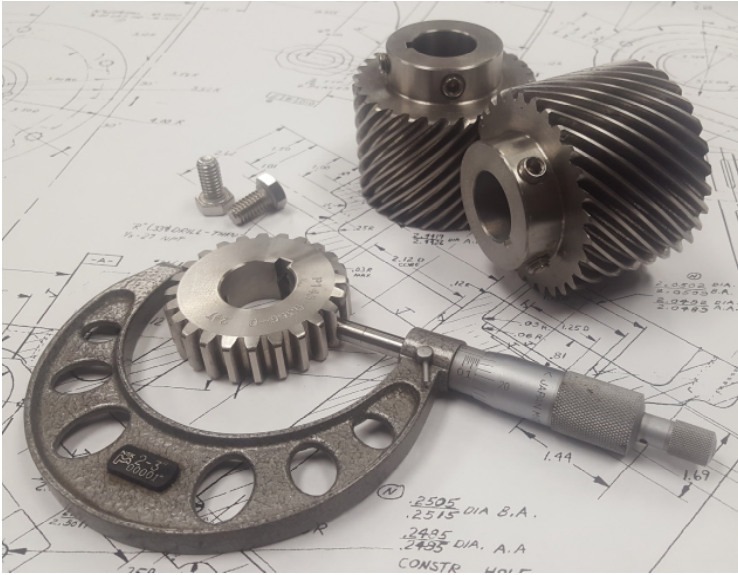

EQUIPMENT SPARE PARTS

Manufacturer	Model
Silgan Equipment	VG Capper WC Series Cappers MF1 Hopper CSE Hopper 6R Series Hoppers Dud Detectors Inspection Systems

Silgan Equipment: The Right Equipment For The Perfect Fit

Why Choose Silgan Equipment?

- Silgan's expertise and leadership has served our customers for over 80 years with closure and equipment solutions.
- Today, Silgan Equipment business partners exceed their standards for quality and support world-wide. Many of the top food and beverage processors rely on us for their equipment needs.
- With our 24/7 support line and full-service technicians located throughout the continental US, we stand by our products and help you get the best out of your operation.
- Silgan Equipment is a proud member of the Silgan family of companies. We deliver the best-in-class service you deserve. We know your packaging and can help you grow.

LET US HELP TAKE YOUR BUSINESS TO THE NEXT LEVEL!

Capping

Material Handling

Quality Inspection

★Rebuild & Engineering Services